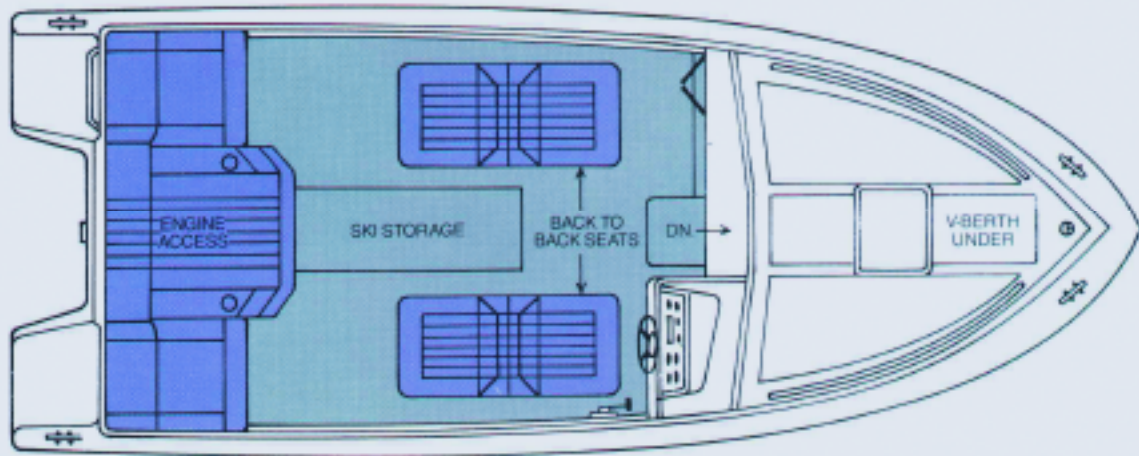

## Specifications

Length Overall (With Platform) .....	20'10"
Length Overall (Less Platform) .....	19'8"
Beam .....	94"
Draft (Stern Drive Down) .....	30"
Draft (Stern Drive Up) .....	15"
Dry Weight (Lbs) .....	2,315
Fuel Capacity (Gallons) .....	32